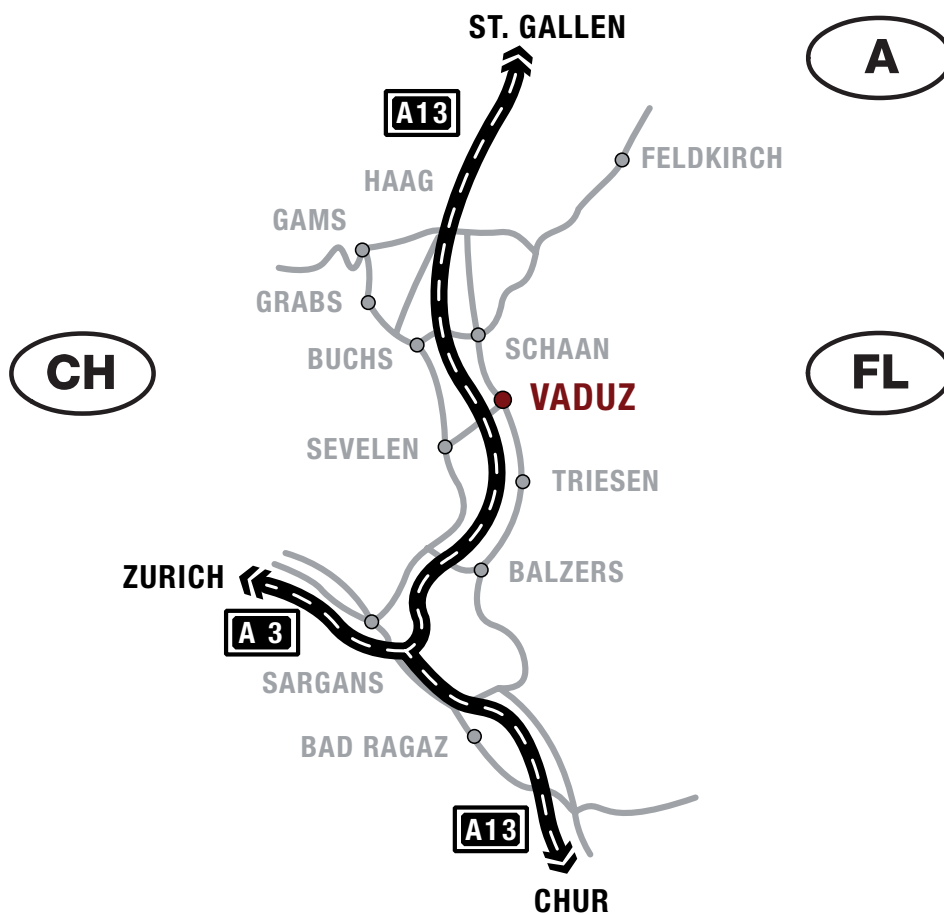

Principal Asset Management AG

PRINCIPAL ASSET MANAGEMENT AG
AUSTRASSE 9
9490 VADUZ
PRINCIPALITY OF LIECHTENSTEIN
TELEPHONE: +423 / 235 04 40
TELEFAX: +423 / 235 04 41

AUTOROUTE OVERVIEW